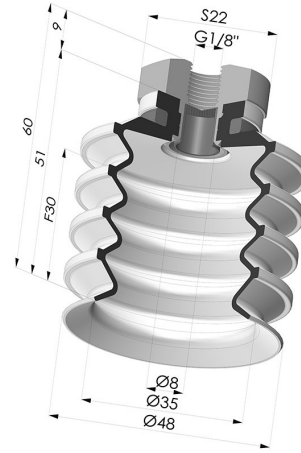

TECHNICAL INFORMATION

Arrow :	30 mm
Category :	With bellows
Contact lip diameter :	50 mm
Height (in mm) :	60
Horizontal force :	77 N
inner barrel diameter :	Female G1/8"
Number of bellows :	4.5 Bellows
Range :	Suction cup
Series :	92
Shape :	4.5 Bellows
Vertical force :	38.5 N

Variants:

Variant reference:
92 50SL 18D-2-F

- Color: Red food-grade CE certification
 - Matter: Silicone
 - Shore Hardness: SH60

Variant reference:
92 50SLT 18D-2-F

- Color: Translucent
 - CE food certified
 - Matter: Silicone
- Shore Hardness: SH60

Variant reference:
92 50NI 18D-2-F

- Color: Black
 - Matter: Nitrile
- Shore Hardness: SH50

Related products:

Bellows Suction Cup 4.5 folds Series 92, Ø 50 mm
 Product reference: 92 50-- A

Inner Reinforcement Ring - OD 45.5 mm
 Product reference: A50

Separable Female Fitting 1/8G - with Filter
 Product reference: 9G18-2-F