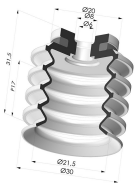

TECHNICAL INFORMATION

Arrow :	17 mm
Category :	With bellows
Contact lip diameter :	30 mm
Height (in mm) :	47.5
Horizontal force :	29 N
inner barrel diameter :	Male G3/8"
Number of bellows :	4.5 Bellows
Range :	Suction cup
Series :	92
Shape :	4.5 Bellows
Vertical force :	14.5 N

Variants:

Variant reference:
92 30NI 38D-2-GIC

- Color: Black
- Matter: Nitrile
- Shore Hardness: SH70

Variant reference:
92 30SL 38D-2-GIC

- Color: Red food-grade CE certification
- Matter: Silicone
- Shore Hardness: SH60

Variant reference:
92 30SLT 38D-2-GIC

- Color: Translucent
- CE food certified
- Matter: Silicone
- Shore Hardness: SH60

Related products:

Bellows Suction Cup 4.5 folds Series 92, Ø 30 mm

Product reference: 92 30-- A

Inner Reinforcement Ring - OD 26.6 mm

Product reference: A30

Separable Male Fitting 3/8G - with Spray Nozzle

Product reference: 9M38-2-GIC