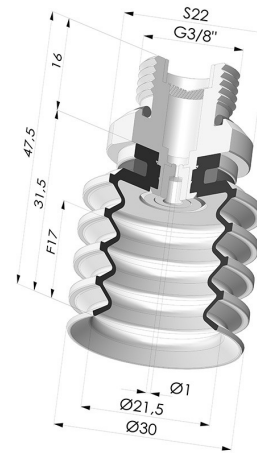

TECHNICAL INFORMATION

Arrow :	17 mm
Category :	With bellows
Contact lip diameter :	30 mm
Height (in mm) :	47.5
Horizontal force :	29 N
inner barrel diameter :	Male G3/8"
Number of bellows :	4.5 Bellows
Range :	Suction cup
Series :	92
Shape :	4.5 Bellows
Vertical force :	14.5 N

Variants:

Variant reference:
92 30NI 38D-2-GIC

- Color: Black
- Matter: Nitrile
- Shore Hardness: SH70

Variant reference:
92 30SL 38D-2-GIC

- Color: Red food-grade CE certification
- Matter: Silicone
- Shore Hardness: SH60

Variant reference:
92 30SLT 38D-2-GIC

- Color: Translucent
- CE food certified
- Matter: Silicone
- Shore Hardness: SH60

Related products:

Bellows Suction Cup 4.5 folds Series 92, Ø 30 mm

Product reference: 92 30-- A

Inner Reinforcement Ring - OD 26.6 mm

Product reference: A30

Separable Male Fitting 3/8G - with Spray Nozzle

Product reference: 9M38-2-GIC