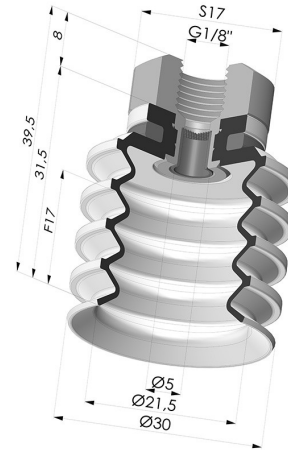

TECHNICAL INFORMATION

Arrow :	17 mm
Category :	With bellows
Contact lip diameter :	30 mm
Height (in mm) :	39.5
Horizontal force :	29 N
inner barrel diameter :	Female G1/8"
Number of bellows :	4.5 Bellows
Range :	Suction cup
Series :	92
Shape :	4.5 Bellows
Vertical force :	14.5 N

Variants:

Variant reference:
92 30NI 18D-2-F

- Color: Black
- Matter: Nitrile
- Shore Hardness: SH70

Variant reference:
92 30SL 18D-2-F

- Color: Red food-grade CE certification
- Matter: Silicone
- Shore Hardness: SH60

Variant reference:
92 30SLT 18D-2-F

- Color: Translucent
- CE food certified
- Matter: Silicone
- Shore Hardness: SH60

Related products:

Bellows Suction Cup 4.5 folds Series 92, Ø 30 mm

Product reference: 92 30-- A

Inner Reinforcement Ring - OD 26.6 mm

Product reference: A30

Separable Female Fitting 1/8G - with Filter

Product reference: 9M18-2-F