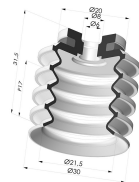

TECHNICAL INFORMATION

Arrow :	17 mm
Category :	With bellows
Contact lip diameter :	30 mm
Height (in mm) :	39.5
Horizontal force :	29 N
inner barrel diameter :	Female G1/8"
Number of bellows :	4.5 Bellows
Range :	Suction cup
Series :	92
Shape :	4.5 Bellows
Vertical force :	14.5 N

Variants:

Variant reference:
92 30NI 18D-2-F

- Color: Black
- Matter: Nitrile
- Shore Hardness: SH70

Variant reference:
92 30SL 18D-2-F

- Color: Red food-grade CE certification
- Matter: Silicone
- Shore Hardness: SH60

Variant reference:
92 30SLT 18D-2-F

- Color: Translucent
- CE food certified
- Matter: Silicone
- Shore Hardness: SH60

Related products:

Bellows Suction Cup 4.5 folds Series 92, Ø 30 mm

Product reference: 92 30-- A

Inner Reinforcement Ring - OD 26.6 mm

Product reference: A30

Separable Female Fitting 1/8G - with Filter

Product reference: 9M18-2-F