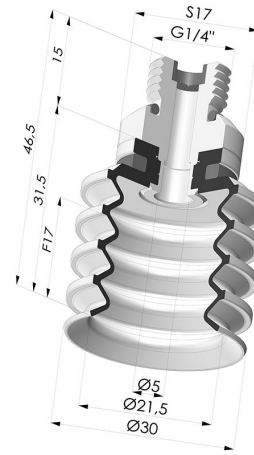

TECHNICAL INFORMATION

- Arrow :** 17 mm
Category : With bellows
Contact lip diameter : 30 mm
Horizontal force : 29 N
Number of bellows : 4.5 Bellows
Range : Suction cup
Series : 92
Shape : 4.5 Bellows
Vertical force : 14.5 N

Variants:

- Variant reference:
92 30NI 14D-2-F
- Color: Black
 - Matter: Nitrile
 - Shore Hardness: SH70

- Variant reference:
92 30SL 14D-2-F
- Color: Red food-grade CE certification
 - Matter: Silicone
 - Shore Hardness: SH60

- Variant reference:
92 30SLT 14D-2-F
- Color: Translucent
 - CE food certified
 - Matter: Silicone
 - Shore Hardness: SH60

Related products:

Bellows Suction Cup 4.5 folds Series 92, Ø 30 mm

Product reference: 92 30-- A

Inner Reinforcement Ring - OD 26.6 mm

Product reference: A30

Separable Male Fitting 1/4G - with Filter

Product reference: 9M14-2-F