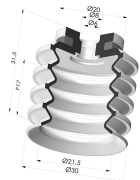

TECHNICAL INFORMATION

- Arrow :** 17 mm
Category : With bellows
Contact lip diameter : 30 mm
Horizontal force : 29 N
Number of bellows : 4.5 Bellows
Range : Suction cup
Series : 92
Shape : 4.5 Bellows
Vertical force : 14.5 N

Variants:

- Variant reference:
92 30NI 14D-2-F
- Color: Black
 - Matter: Nitrile
 - Shore Hardness: SH70

- Variant reference:
92 30SL 14D-2-F
- Color: Red food-grade CE certification
 - Matter: Silicone
 - Shore Hardness: SH60

- Variant reference:
92 30SLT 14D-2-F
- Color: Translucent
 - CE food certified
 - Matter: Silicone
 - Shore Hardness: SH60

Related products:

Bellows Suction Cup 4.5 folds Series 92, Ø 30 mm

Product reference: 92 30-- A

Inner Reinforcement Ring - OD 26.6 mm

Product reference: A30

Separable Male Fitting 1/4G - with Filter

Product reference: 9M14-2-F