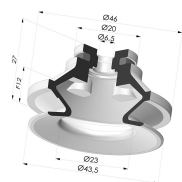

TECHNICAL INFORMATION

Arrow :	12 mm
Category :	With bellows
Contact lip diameter :	40 mm
Height (in mm) :	42
Height (in mm) :	42
Horizontal force :	57 N
inner barrel diameter :	Male G1/4"
Number of bellows :	1.5 Bellows
Range :	Suction cup
Series :	91
Shape :	1.5 Bellows
Vertical force :	28.5 N

- Color: Bordeaux
- Matter: Non-staining material
- Shore Hardness: SH60

Variant reference:
91 40TPU 14D-2-F

- Color: Translucent
- Matter: Thermoplastic
- Shore Hardness: SH70

Related products:

Bellows Suction Cup 1.5 folds Series 91, Ø 40 mm

Product reference: 91 40-- A

Separable Male Fitting 1/4G - with Filter

Product reference: 9M14-2-F