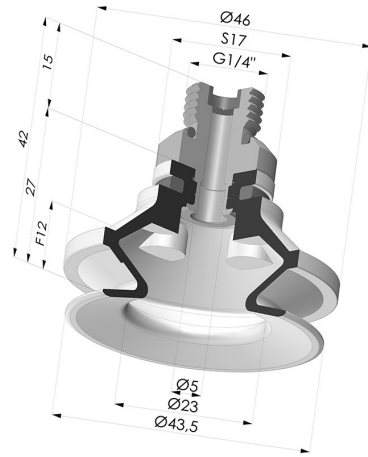

TECHNICAL INFORMATION

Arrow :	12 mm
Category :	With bellows
Contact lip diameter :	40 mm
Height (in mm) :	42
Height (in mm) :	42
Horizontal force :	57 N
inner barrel diameter :	Male G1/4"
Number of bellows :	1.5 Bellows
Range :	Suction cup
Series :	91
Shape :	1.5 Bellows
Vertical force :	28.5 N

Variants:

Variant reference:
91 40NI 14D-2-F

- Color: Black
- Matter: Nitrile
- Shore Hardness: SH50

Variant reference:
91 40NR 14D-2-F

- Color: Gray
- Matter: Natural rubber
- Shore Hardness: SH50

Variant reference:
91 40SL 14D-2-F

- Color: Bordeaux
- Matter: Non-staining material
- Shore Hardness: SH60

Variant reference:
91 40TPU 14D-2-F

- Color: Translucent
- Matter: Thermoplastic
- Shore Hardness: SH70

Related products:

Bellows Suction Cup 1.5 folds Series 91, Ø 40 mm

Product reference: 91 40-- A

Separable Male Fitting 1/4G - with Filter

Product reference: 9M14-2-F