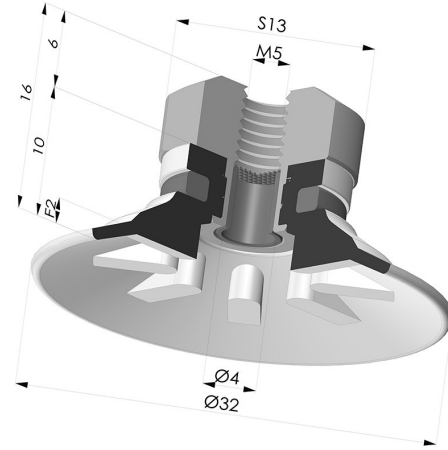

TECHNICAL INFORMATION

Arrow :	2 mm
Category :	Plates
Contact lip diameter :	32
Height (in mm) :	16
Horizontal force :	33 N
inner barrel diameter :	M5
Number of bellows :	0.5 Bellows
Range :	Suction cup
Series :	90
Shape :	Plate
Vertical force :	17 N

Variants:

Variant reference:
90 30SL FM5F

- Color: Red food-grade CE certification
- Matter: Silicone
- Shore Hardness: SH60

Variant reference:
90 30SLT FM5F

- Color: Translucent
- CE food certified
- Matter: Silicone
- Shore Hardness: SH60

Variant reference:
90 30NI FM5F

- Color: Black
- Matter: Nitrile
- Shore Hardness: SH50

Related products:

Flat Suction Cup Series 90, Ø 30 mm

Product reference: 90 30-- A

Separable Female Fitting M5 - with Filter