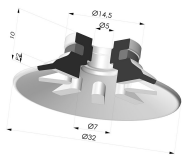

TECHNICAL INFORMATION

Arrow :	2 mm
Category :	Plates
Contact lip diameter :	32
Height (in mm) :	16
Horizontal force :	33 N
inner barrel diameter :	M5
Number of bellows :	0.5 Bellows
Range :	Suction cup
Series :	90
Shape :	Plate
Vertical force :	17 N

Variants:

Variant reference:
90 30SL FM5F

- Color: Red food-grade CE certification
- Matter: Silicone
- Shore Hardness: SH60

Variant reference:
90 30SLT FM5F

- Color: Translucent
- CE food certified
- Matter: Silicone
- Shore Hardness: SH60

Variant reference:
90 30NI FM5F

- Color: Black
- Matter: Nitrile
- Shore Hardness: SH50

Related products:

Flat Suction Cup Series 90, Ø 30 mm

Product reference: 90 30-- A

Separable Female Fitting M5 - with Filter