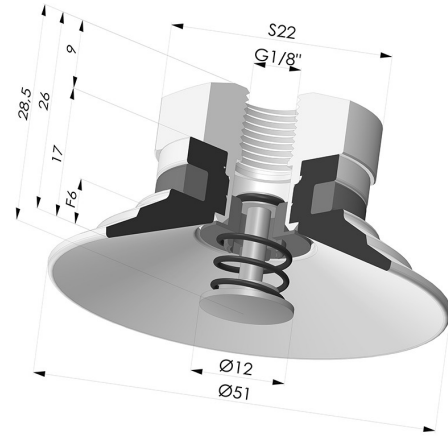

TECHNICAL INFORMATION

Arrow :	6 mm
Category :	Plates
Contact lip diameter :	51 mm
Height (in mm) :	28.5
Horizontal force :	88 N
inner barrel diameter :	Female G1/8"
Number of bellows :	0.5 Bellows
Range :	Suction cup
Series :	9
Shape :	Plate
Vertical force :	44 N

Variants:

Variant reference:
9 50SL 18D-2-PAL

- Color: Red food-grade CE certification
- Matter: Silicone
- Shore Hardness: SH60

Variant reference:
9 50SLT 18D-2-PAL

- Color: Translucent
- CE food certified
- Matter: Silicone
- Shore Hardness: SH60

Variant reference:
9 50NI 18D-2-PAL

- Color: Black
- Matter: Nitrile
- Shore Hardness: SH50

Related products:

Flat Suction Cup Series 9, Ø 50 mm

Product reference: 9 50-- A