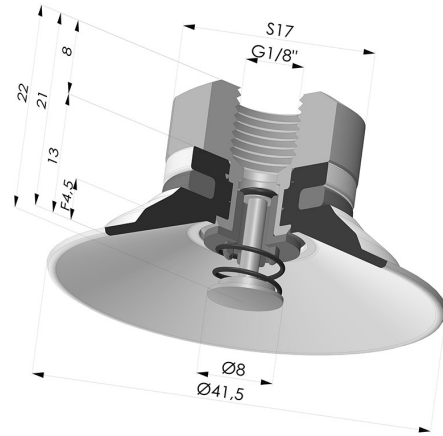

TECHNICAL INFORMATION

Arrow :	4.5 mm
Category :	Plates
Contact lip diameter :	41.5 mm
Height (in mm) :	22
Horizontal force :	57.5 N
inner barrel diameter :	Female G1/8"
Number of bellows :	0.5 Bellows
Range :	Suction cup
Series :	9
Shape :	Plate
Vertical force :	29 N

Variants:

Variant reference:
9 40SL 18D-2-PAL

- Color: Red food-grade CE certification
- Matter: Silicone
- Shore Hardness: SH60

Variant reference:
9 40SLT 18D-2-PAL

- Color: Translucent
- CE food certified
- Matter: Silicone
- Shore Hardness: SH60

Variant reference:
9 40NI 18D-2-PAL

- Color: Black
- Matter: Nitrile
- Shore Hardness: SH50

Related products:

Flat Suction Cup Series 9, Ø 40 mm

Product reference: 9 40-- A

Separable Female Fitting 1/8G - with Check Valve