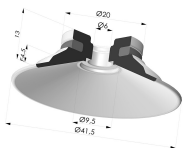

TECHNICAL INFORMATION

Arrow :	4.5 mm
Category :	Plates
Contact lip diameter :	41.5 mm
Height (in mm) :	22
Horizontal force :	57.5 N
inner barrel diameter :	Female G1/8"
Number of bellows :	0.5 Bellows
Range :	Suction cup
Series :	9
Shape :	Plate
Vertical force :	29 N

Variants:

Variant reference:
9 40SL 18D-2-PAL

- Color: Red food-grade CE certification
- Matter: Silicone
- Shore Hardness: SH60

Variant reference:
9 40SLT 18D-2-PAL

- Color: Translucent
- CE food certified
- Matter: Silicone
- Shore Hardness: SH60

Variant reference:
9 40NI 18D-2-PAL

- Color: Black
- Matter: Nitrile
- Shore Hardness: SH50

Related products:

Flat Suction Cup Series 9, Ø 40 mm

Product reference: 9 40-- A

Separable Female Fitting 1/8G - with Check Valve