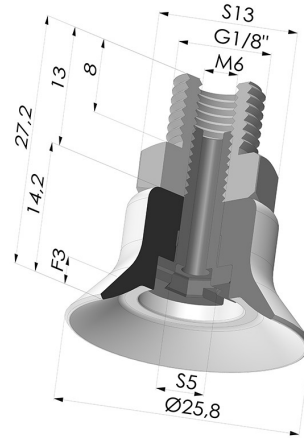

TECHNICAL INFORMATION

Arrow :	3 mm
Category :	Plates
Contact lip diameter :	25.8 mm
Height (in mm) :	27.2
Horizontal force :	24 N
inner barrel diameter :	Male G1/8"
Number of bellows :	0.5 Bellows
Range :	Suction cup
Series :	PFTM
Shape :	Plate
Vertical force :	12 N

Variants:

Variant reference:
PFTM 25SLT 1/8

- Color: Translucent
- Matter: Silicone
- Shore Hardness: SH60

Variant reference:
PFTM 25NI 1/8

- Color: Black
- Matter: Nitrile
- Shore Hardness: SH50