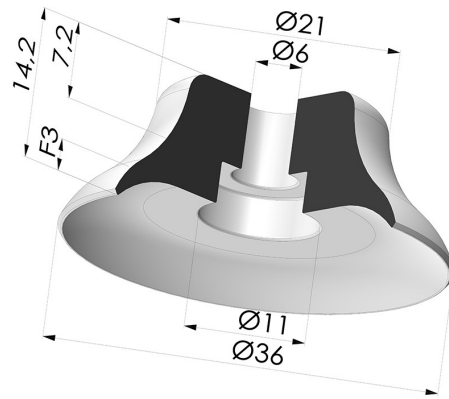

TECHNICAL INFORMATION

Arrow :	3 mm
Category :	Plates
Contact lip diameter :	36 mm
Height (in mm) :	14.2
Horizontal force :	48 N
inner barrel diameter :	6 mm
Number of bellows :	0.5 Bellows
Range :	Suction cup
Series :	PFG
Shape :	Plate
Vertical force :	24 N

Variants:

Variant reference:
PFG 35SLT A

- Color: Translucent
- CE food certified
- Matter: Silicone
- Shore Hardness: SH60

Variant reference:
PFG 35NI A

- Color: Black
- Matter: Nitrile
- Shore Hardness: SH50

Variant reference:
PFG 35UR A

- Color: Blue
- Matter: Urethane
- Shore Hardness: SH60

Related products:

**Separable Female Fitting
 1/4G**

Product reference: FTF 20B
 G1/4

**Separable Female Fitting
 1/8G**

Product reference: FTF 20B
 G1/8

**Separable Male Fitting
 1/4G**

Product reference: FTM 20B
 G1/4

**Separable Male Fitting
 1/8G**

Product reference: FTM 20B
 G1/8