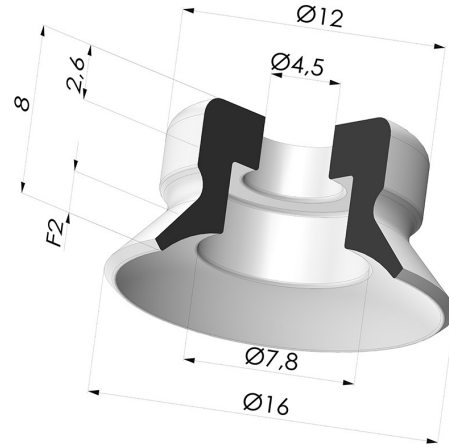

TECHNICAL INFORMATION

Arrow :	2 mm
Category :	Plates
Contact lip diameter :	16 mm
Height (in mm) :	8
Horizontal force :	9 N
inner barrel diameter :	4.5 mm
Number of bellows :	0.5 Bellows
Range :	Suction cup
Series :	PFG
Shape :	Plate
Vertical force :	5 N

Variants:

- Variant reference:
PFG 15SLT A
- Color: Translucent
 - CE food certified
 - Matter: Silicone
 - Shore Hardness: SH60

- Variant reference:
PFG 15NI A
- Color: Black
 - Matter: Nitrile
 - Shore Hardness: SH50

- Variant reference:
PFG 15UR A
- Color: Blue
 - Matter: Urethane
 - Shore Hardness: SH60

Related products:

Separable Male Fitting 1/8G

Product reference: FTM 15 G1/8 PO

Separable Male Fitting M5

Product reference: FTM 5A M5