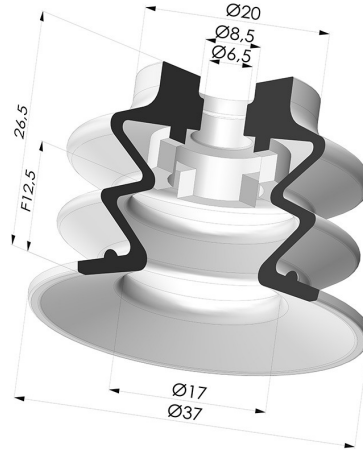

TECHNICAL INFORMATION

Arrow :	12.5 mm
Category :	With bellows
Contact lip diameter :	35 mm
Height (in mm) :	26.5
Horizontal force :	42 N
inner barrel diameter :	6.5mm
Number of bellows :	2.5 Bellows
Range :	Suction cup
Series :	96
Shape :	2.5 Bellows
Vertical force :	21 N

Variants:

Variant reference:
96 35SL A

- Color: Red food-grade CE certification
- Matter: Silicone
- Shore Hardness: SH60

Variant reference:
96 35SLT A

- Color: Translucent
- CE food certified
- Matter: Silicone
- Shore Hardness: SH60

Variant reference:
96 35NI A

- Color: Black
- Matter: Nitrile
- Shore Hardness: SH50

Variant reference:
96 35NR A

- Color: Gray
- Shore Hardness: SH50

Related products:

Bellows Suction Cup 2.5 folds Series 96, Ø 35 mm
 Product reference: 96 35-- 14D-2

Bellows Suction Cup 2.5 folds Series 96, Ø 35 mm
 Product reference: 96 35-- 38D-2

Bellows Suction Cup 2.5 folds Series 96, Ø 35 mm
 Product reference: 96 35-- 38D-2-F

Bellows Suction Cup 2.5 folds Series 96, Ø 35 mm
 Product reference: 96 35-- 38D-2-GIC