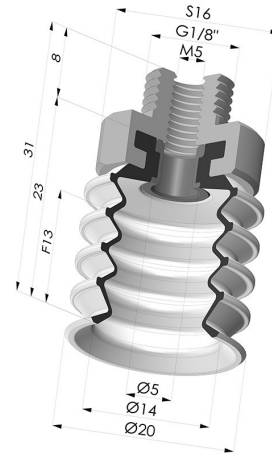

TECHNICAL INFORMATION

Arrow :	13 mm
Category :	With bellows
Contact lip diameter :	20 mm
Height (in mm) :	31
Horizontal force :	11.5 N
inner barrel diameter :	M5
Number of bellows :	4.5 Bellows
Range :	Suction cup
Series :	92
Shape :	4.5 Bellows
Vertical force :	6 N

Variants:

Variant reference:

92 20NI M18

- Color: Black
- Matter: Nitrile
- Shore Hardness: SH70

Related products:

Bellows Suction Cup 4.5 folds Series 92, Ø 20 mm
 Product reference: 92 20-- A

Inner Reinforcement Ring - OD 17.5 mm
 Product reference: A20

Check Valve for Fitting 9P18A
 Product reference: PAL 9P18A

Rivet for Fitting 9P18A - Aluminium
 Product reference: 9P18A RIV