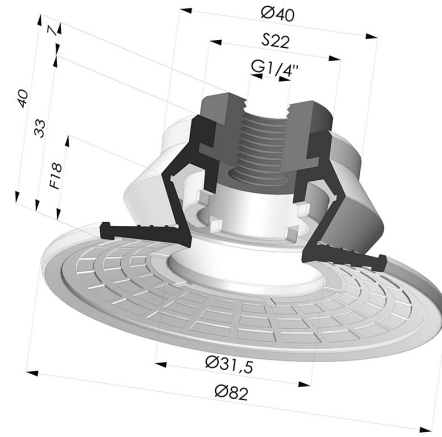

TECHNICAL INFORMATION

Arrow :	18 mm
Category :	With bellows
Contact lip diameter :	85 mm
Height (in mm) :	40
Horizontal force :	231 N
inner barrel diameter :	Female G1/4"
Number of bellows :	1.5 Bellows
Range :	Suction cup
Series :	8R
Shape :	1.5 Bellows
Vertical force :	115 N

Variants:

Variant reference:

8R 85PU F14

- Color: Blue
- Matter: Polyurethane
- Shore Hardness: SH60