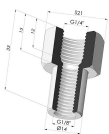

**TECHNICAL INFORMATION**

- Arrow :** 17 mm  
**Category :** With bellows  
**Contact lip diameter :** 30 mm  
**Height (in mm) :** 45  
**Horizontal force :** 28 N  
**inner barrel diameter :** 11mm  
**Number of bellows :** 2.5 Bellows  
**Range :** Suction cup  
**Series :** 8  
**Shape :** 2.5 Bellows  
**Vertical force :** 14 N

Variant reference:  
**88A 30SLT A**

- Color: Translucent
- CE food certified
- Matter: Silicone
- Shore Hardness: SH60

**Related products:**

**Crimped Female Fitting G1/4"**

Product reference: N

**Crimped Male Fitting G1/4"**