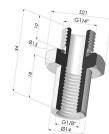

**TECHNICAL INFORMATION**

- Arrow :** 17 mm  
**Category :** With bellows  
**Contact lip diameter :** 30 mm  
**Height (in mm) :** 45  
**Horizontal force :** 28 N  
**inner barrel diameter :** 11mm  
**Number of bellows :** 2.5 Bellows  
**Range :** Suction cup  
**Series :** 8  
**Shape :** 2.5 Bellows  
**Vertical force :** 14 N

Variant reference:  
**88A 30SLT A**

- Color: Translucent
- CE food certified
- Matter: Silicone
- Shore Hardness: SH60

**Related products:**

**Crimped Female Fitting G1/4"**

Product reference: N

**Crimped Male Fitting G1/4"**