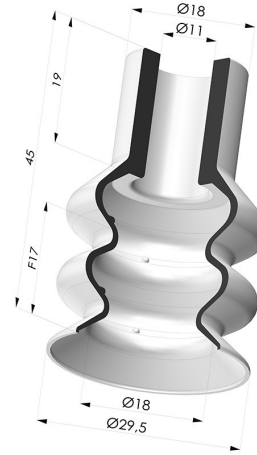

**TECHNICAL INFORMATION**

- Arrow :** 17 mm  
**Category :** With bellows  
**Contact lip diameter :** 30 mm  
**Height (in mm) :** 45  
**Horizontal force :** 28 N  
**inner barrel diameter :** 11mm  
**Number of bellows :** 2.5 Bellows  
**Range :** Suction cup  
**Series :** 8  
**Shape :** 2.5 Bellows  
**Vertical force :** 14 N

**Variants:**

Variant reference:  
**88A 30CN A**

- Color: Brown FDA food certified
- Matter: Natural rubber
- Shore Hardness: SH35

Variant reference:  
**88A 30SLB A**

- Color: White
- FDA and CE food-grade certified
- Matter: Silicone
- Shore Hardness: SH40

Variant reference:  
**88A 30SLT A**

- Color: Translucent
- CE food certified
- Matter: Silicone
- Shore Hardness: SH60

**Related products:**

**Crimped Female Fitting G1/4"**

Product reference: N

**Crimped Male Fitting G1/4"**