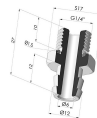

**TECHNICAL INFORMATION**

- Arrow :** 10 mm  
**Category :** With bellows  
**Contact lip diameter :** 32 mm  
**Height (in mm) :** 34  
**Horizontal force :** 35 N  
**inner barrel diameter :** 11mm  
**Number of bellows :** 2.5 Bellows  
**Range :** Suction cup  
**Series :** 8  
**Shape :** 2.5 Bellows  
**Vertical force :** 17.5 N

**Related products:**

**Separable Female Fitting G1/4"**

Product reference: D

**Separable Male Fitting G1/4"**

Product reference: E

**Separable Female Fitting G1/8"**

Product reference: H

**Separable Male Fitting G1/8"**

Product reference: I

**Separable Male Fitting M6**

Product reference: M6C17