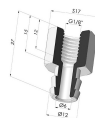

**TECHNICAL INFORMATION**

- Arrow :** 10 mm  
**Category :** With bellows  
**Contact lip diameter :** 32 mm  
**Height (in mm) :** 34  
**Horizontal force :** 35 N  
**inner barrel diameter :** 11mm  
**Number of bellows :** 2.5 Bellows  
**Range :** Suction cup  
**Series :** 8  
**Shape :** 2.5 Bellows  
**Vertical force :** 17.5 N

**Related products:**

**Separable Female Fitting G1/4"**

Product reference: D

**Separable Male Fitting G1/4"**

Product reference: E

**Separable Female Fitting G1/8"**

Product reference: H

**Separable Male Fitting G1/8"**

Product reference: I

**Separable Male Fitting M6**

Product reference: M6C17