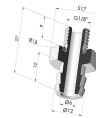

**TECHNICAL INFORMATION**

- Arrow :** 10 mm  
**Category :** With bellows  
**Contact lip diameter :** 32 mm  
**Height (in mm) :** 34  
**Horizontal force :** 35 N  
**inner barrel diameter :** 11mm  
**Number of bellows :** 2.5 Bellows  
**Range :** Suction cup  
**Series :** 8  
**Shape :** 2.5 Bellows  
**Vertical force :** 17.5 N

**Related products:**

**Separable Female Fitting G1/4"**

Product reference: D

**Separable Male Fitting G1/4"**

Product reference: E

**Separable Female Fitting G1/8"**

Product reference: H

**Separable Male Fitting G1/8"**

Product reference: I

**Separable Male Fitting M6**

Product reference: M6C17