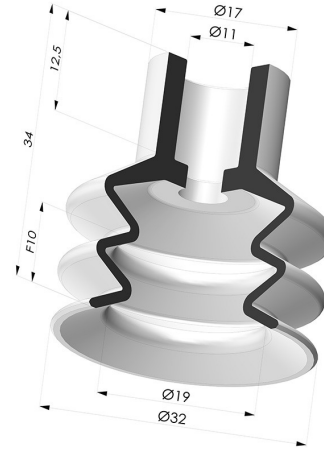

**TECHNICAL INFORMATION**

- Arrow :** 10 mm  
**Category :** With bellows  
**Contact lip diameter :** 32 mm  
**Height (in mm) :** 34  
**Horizontal force :** 35 N  
**inner barrel diameter :** 11mm  
**Number of bellows :** 2.5 Bellows  
**Range :** Suction cup  
**Series :** 8  
**Shape :** 2.5 Bellows  
**Vertical force :** 17.5 N

**Variants:**

Variant reference:

**82 32NI A**

- Color: Black
- Matter: Nitrile
- Shore Hardness: SH50

Variant reference:

**82 32SLT A**

- Color: Translucent
- CE food certified
- Matter: Silicone
- Shore Hardness: SH60

**Related products:**

**Separable Female Fitting G1/4"**

Product reference: D

**Separable Male Fitting G1/4"**

Product reference: E

**Separable Female Fitting G1/8"**

Product reference: H

**Separable Male Fitting G1/8"**

Product reference: I

**Separable Male Fitting M6**

Product reference: M6C17