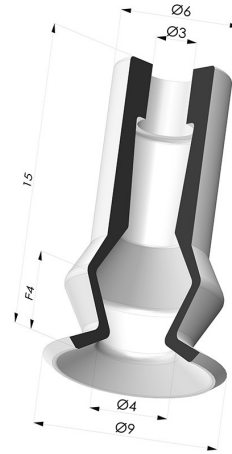

TECHNICAL INFORMATION

Arrow :	4 mm
Category :	With bellows
Contact lip diameter :	9 mm
Height (in mm) :	15
Horizontal force :	2 N
inner barrel diameter :	3mm
Number of bellows :	1.5 Bellows
Range :	Suction cup
Series :	8
Shape :	1.5 Bellows
Vertical force :	1 N

Variants:

Variant reference:

8 08SLT A

- Color: Translucent
- CE food certified
- Matter: Silicone
- Shore Hardness: SH60

Variant reference:

8 08PU A

- Color: Blue
- Matter: PU
- Shore Hardness: SH60