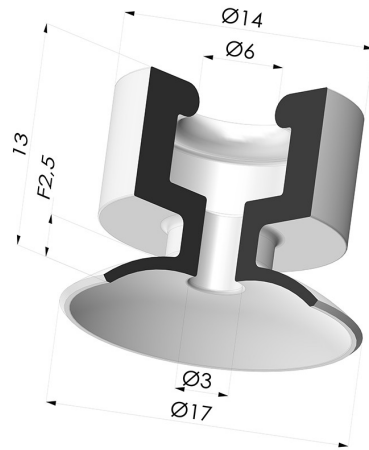

TECHNICAL INFORMATION

Arrow :	2.5 mm
Category :	Plates
Contact lip diameter :	17 mm
Height (in mm) :	13
Horizontal force :	10 N
inner barrel diameter :	6 mm
Number of bellows :	0.5 Bellows
Range :	Suction cup
Series :	7PH
Shape :	Plate
Top diameter :	6 mm
Vertical force :	5 N

Variants:

Variant reference:

7PH 17NRR A

- Color: Red
- Matter: Natural rubber
- Shore Hardness: SH60

Related products:

Separable Male Fitting G1/8"

Product reference: 9P18