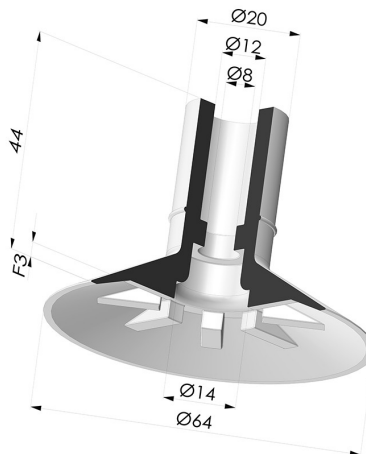

TECHNICAL INFORMATION

Arrow :	3 mm
Category :	Plates
Contact lip diameter :	64 mm
Height (in mm) :	44
Horizontal force :	146 N
inner barrel diameter :	8 mm
Number of bellows :	0.5 Bellows
Range :	Suction cup
Series :	7
Shape :	Plate
Vertical force :	73 N

Variants:

Variant reference:

72 65CN A

- Color: Brown
- Matter: Natural rubber
- Shore Hardness: SH40

Variant reference:

72 65NI A

- Color: Black
- Matter: Nitrile
- Shore Hardness: SH50