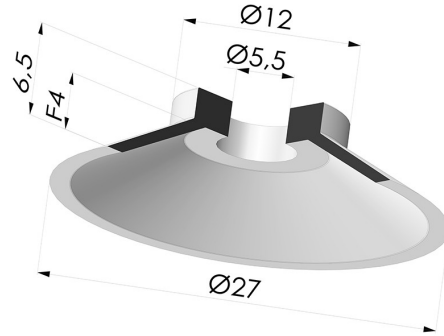

**TECHNICAL INFORMATION**

<b>Arrow :</b>	4 mm
<b>Category :</b>	Plates
<b>Contact lip diameter :</b>	27 mm
<b>Height (in mm) :</b>	6.5 mm
<b>Horizontal force :</b>	22 N
<b>inner barrel diameter :</b>	5.5 mm
<b>Number of bellows :</b>	0.5 Bellows
<b>Range :</b>	Suction cup
<b>Series :</b>	7
<b>Shape :</b>	Plate
<b>Vertical force :</b>	11 N

**Variants:**

Variant reference:  
**70A 27SLT A**

- Color: Translucent
- CE food certified
- Matter: Silicone
- Shore Hardness: SH60

Variant reference:  
**70A 27SLT A SH40**

- Color: Translucent
- CE food certified
- Matter: Silicone
- Shore Hardness: SH40

Variant reference:  
**70A 27NR A**

- Color: Gray
- Matter: Natural rubber

Variant reference:  
**70A 27EPDM**

- Color: Black
- Matter: EPDM
- Shore Hardness: SH40