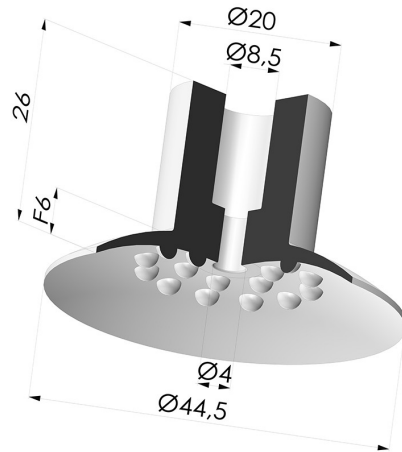

TECHNICAL INFORMATION

Arrow :	6 mm
Category :	Plates
Contact lip diameter :	44 mm
Height (in mm) :	26
Horizontal force :	71 N
inner barrel diameter :	8.5 mm
Number of bellows :	0.5 Bellows
Range :	Suction cup
Series :	7
Shape :	Plate
Top diameter :	8.6 mm
Vertical force :	35.5 N

Variants:

Variant reference:

7 44SLT A

- Color: Translucent
- CE food certified
- Matter: Silicone
- Shore Hardness: SH50