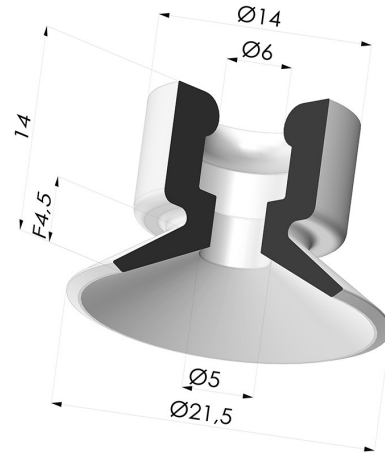

TECHNICAL INFORMATION

Arrow :	4.5 mm
Category :	Plates
Contact lip diameter :	21.5 mm
Height (in mm) :	14
Horizontal force :	13.5 N
inner barrel diameter :	6 mm
Number of bellows :	0.5 Bellows
Range :	Suction cup
Series :	7
Shape :	Plate
Vertical force :	6.5 N
Volume cm³ :	0.57

Variants:

Variant reference:

7 20NI A

- Color: Black
- Matter: Nitrile
- Shore Hardness: SH50

Variant reference:

7 20PARA A

- Color: Red
- Matter: Natural rubber
- Shore Hardness: SH60

Variant reference:

7 20TPU A SH50

- Color: Translucent
- Matter: Thermoplastic
- Shore Hardness: SH50

Variant reference:

7 20TPUB A

- Color: Blue
- Matter: Thermoplastic
- Shore Hardness: SH70