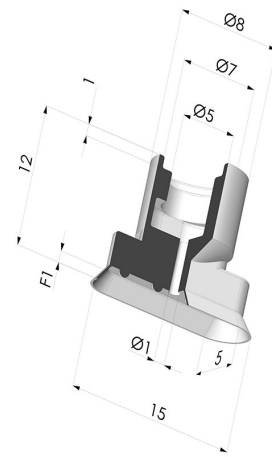

TECHNICAL INFORMATION

Arrow :	1 mm
Category :	Oblong
Height (in mm) :	12
Horizontal force :	3.17 N
inner barrel diameter :	5 mm
Length :	15 mm
Mass :	0.5 g
Number of bellows :	0.5 Bellows
Range :	Suction cup
Series :	4V
Shape :	Oblong
Vertical force :	1.58 N
Volume :	0.07 cm ³
Width :	5 mm

Variants:

Variant reference:

4V 15NI A

- Color: Black
- Matter: Nitrile
- Shore Hardness: SH70

Variant reference:

4V 15SLT A

- Color: Translucent
- CE food certified
- Matter: Silicone
- Shore Hardness: SH60

Variant reference:

4V 15MNT A

- Color: Bordeaux
- Matter: Non-staining material for plastics processing
- Shore Hardness: SH60

Related products:

**Separable Female Fitting
1/4G**

Product reference: F14CV

**Separable Female Fitting
1/8G**

Product reference: F18CV

**Separable Male Fitting
1/8G**

Product reference: M18CV

Separable Male Fitting M5

Product reference: M5CV