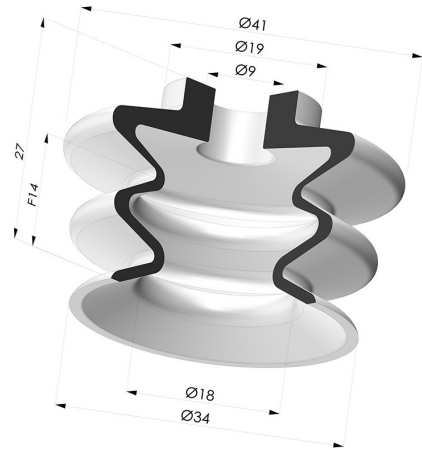

**TECHNICAL INFORMATION**

<b>Arrow :</b>	14 mm
<b>Category :</b>	With bellows
<b>Contact lip diameter :</b>	34 mm
<b>Height (in mm) :</b>	27
<b>Horizontal force :</b>	38 N
<b>inner barrel diameter :</b>	9 mm
<b>Number of bellows :</b>	2.5 Bellows
<b>Range :</b>	Suction cup
<b>Series :</b>	370
<b>Shape :</b>	2.5 Bellows
<b>Vertical force :</b>	19 N

**Variants:**

Variant reference:  
**370 S2 34TPU A**

- Color: Translucent
- Matter: Thermoplastic
- Shore Hardness: SH70

**Related products:**

**Adaptor - Female  
 G1/4" - Female M6**

Product reference:  
 F14F6

**Adaptor - Female  
 1/8G - Female M6**

Product reference:  
 F18F6

**Adaptor - Male 1/4G  
 - Female M6**

Product reference:  
 M14F6

**Adaptor - Male 1/8G  
 - Female M6**

Product reference:  
 M18F6

**Screw M6 - Head Ø  
 12 mm - L 13 mm**