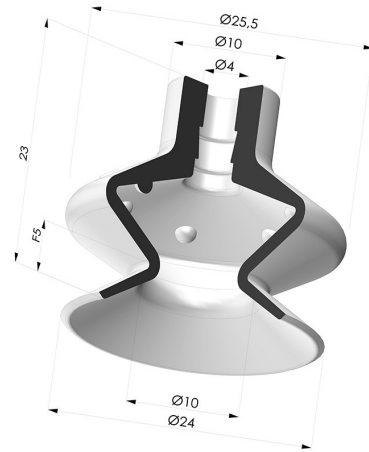

TECHNICAL INFORMATION

- Arrow :** 5 mm
Category : With bellows
Contact lip diameter : 24
Height (in mm) : 23
Horizontal force : 20.5 N
inner barrel diameter : 4 mm
Number of bellows : 1.5 Bellows
Range : Suction cup
Series : 1
Shape : 1.5 Bellows
Vertical force : 10 N

Variants:

Variant reference:

1 25NI A

- Color: Black
- Matter: Nitrile
- Shore Hardness: SH50

Variant reference:

1 25NR A

- Color: Gray
- Matter: Natural rubber
- Shore Hardness: SH50

Variant reference:

1 25SLT A

- Color: Translucent
- CE food certified
- Matter: Silicone
- Shore Hardness: SH60

Related products:

Separable Female Fitting G1/4"

Product reference: B

Separable Male Fitting G1/4"

Product reference: C

Separable Male Fitting M5

Product reference: M5C

--