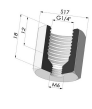

TECHNICAL INFORMATION

- Arrow :** 5 mm
Category : With bellows
Contact lip diameter : 24
Height (in mm) : 23
Horizontal force : 20.5 N
inner barrel diameter : 4 mm
Number of bellows : 1.5 Bellows
Range : Suction cup
Series : 1
Shape : 1.5 Bellows
Vertical force : 10 N

1 25SLT A

- Color: Translucent
- CE food certified
- Matter: Silicone
- Shore Hardness: SH60

Related products:

Separable Female Fitting G1/4"

Product reference: B

Separable Male Fitting G1/4"

Product reference: C

Separable Female Fitting G1/8"

Product reference: F

Adaptor - Female G1/4" - Female M6

Product reference: F14F6

Adaptor - Female 1/8G - Female M6

Product reference: F18F6

Separable Male Fitting G1/8"

Product reference: G

Separable Male Fitting M5

Product reference: M5C

--