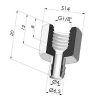

TECHNICAL INFORMATION

- Arrow :** 5 mm
Category : With bellows
Contact lip diameter : 24
Height (in mm) : 23
Horizontal force : 20.5 N
inner barrel diameter : 4 mm
Number of bellows : 1.5 Bellows
Range : Suction cup
Series : 1
Shape : 1.5 Bellows
Vertical force : 10 N

1 25SLT A

- Color: Translucent
- CE food certified
- Matter: Silicone
- Shore Hardness: SH60

Related products:

Separable Female Fitting G1/4"

Product reference: B

Separable Male Fitting G1/4"

Product reference: C

Separable Female Fitting G1/8"

Product reference: F

Adaptor - Female G1/4" - Female M6

Product reference: F14F6

Adaptor - Female 1/8G - Female M6

Product reference: F18F6

Separable Male Fitting G1/8"

Product reference: G

Separable Male Fitting M5

Product reference: M5C

--