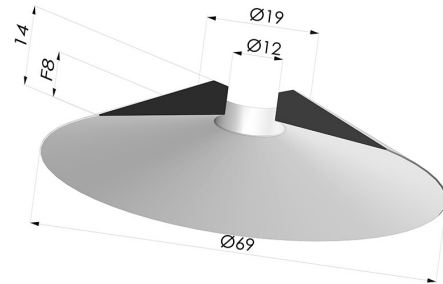

TECHNICAL INFORMATION

Arrow :	8 mm
Category :	Plates
Contact lip diameter :	69 mm
Height (in mm) :	14
Horizontal force :	168 N
inner barrel diameter :	12 mm
Number of bellows :	0.5 Bellows
Outer diameter :	69 mm
Range :	Suction cup
Series :	7
Shape :	Plate
Vertical force :	84 N

Variants:

Variant reference:

72 70PARA A

- Color: Black
- Matter: Natural rubber
- Shore Hardness: SH70