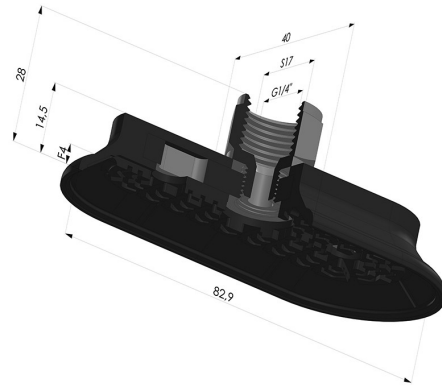

**TECHNICAL INFORMATION**

<b>Arrow :</b>	4mm
<b>Category :</b>	Oblong
<b>Height (in mm) :</b>	28
<b>Horizontal force :</b>	135N
<b>inner barrel diameter :</b>	Female G1/4"
<b>Length :</b>	83mm
<b>Number of bellows :</b>	0.5 Bellows
<b>Range :</b>	Suction cup
<b>Series :</b>	4RP
<b>Shape :</b>	Oblong
<b>Vertical force :</b>	67.5N
<b>Width :</b>	40mm

**Variants:**

Variant reference:

**4RP 82NI F14**

- Matter: Nitrile
- Shore Hardness: SH70