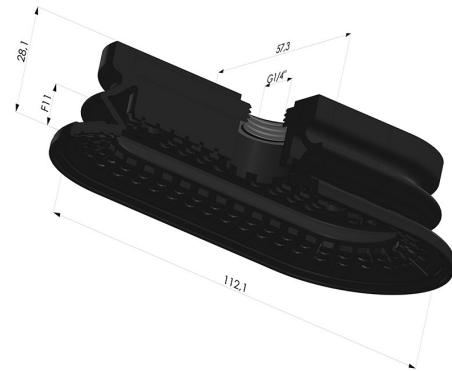

TECHNICAL INFORMATION

| | |
|--------------------------------|--------------------|
| Arrow : | 11mm |
| Category : | Oblong |
| Height (in mm) : | 28 |
| Horizontal force : | 180N |
| inner barrel diameter : | Female G1/4" |
| Length : | 112mm |
| Number of bellows : | 1.5 Bellows |
| Range : | Suction cup |
| Series : | 4R |
| Shape : | Oblong 1.5 Bellows |
| Vertical force : | 90N |
| Width : | 57mm |

Variants:

Variant reference:

4R 112NI A

- Color: Black
- Matter: Nitrile
- Shore Hardness: SH70