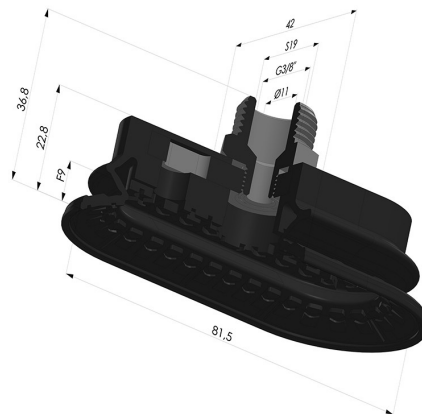

TECHNICAL INFORMATION

Arrow :	9mm
Category :	Oblong
Height (in mm) :	37
Horizontal force :	94N
inner barrel diameter :	Male G3/8"
Length :	81.5mm
Number of bellows :	1.5 Bellows
Range :	Suction cup
Series :	4R
Shape :	Oblong 1.5 Bellows
Vertical force :	47N
Width :	42mm

Variants:

Variant reference:

4R 82NI M38

- Color: Black
- Matter: Nitrile
- Shore Hardness: SH70