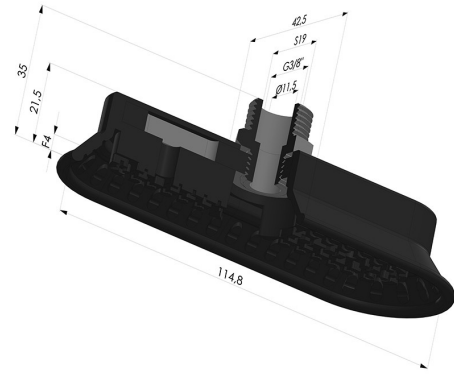

TECHNICAL INFORMATION

Arrow :	4mm
Category :	Oblong
Height (in mm) :	35
Horizontal force :	168N
inner barrel diameter :	Male G3/8"
Length :	115mm
Number of bellows :	0.5 Bellows
Range :	Suction cup
Series :	4OF
Shape :	Oblong
Vertical force :	84N
Width :	43mm

Variants:

- Variant reference:
4OF 110NI M38
- Color: Black
 - Matter: Nitrile
 - Shore Hardness: SH50