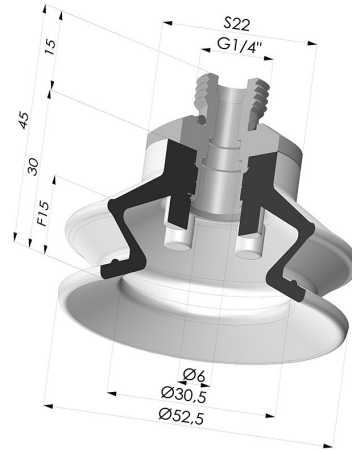

**TECHNICAL INFORMATION**

<b>Arrow :</b>	15 mm
<b>Category :</b>	With bellows
<b>Contact lip diameter :</b>	52.5 mm
<b>Height (in mm) :</b>	45
<b>Horizontal force :</b>	90 N
<b>inner barrel diameter :</b>	Male G1/4"
<b>Number of bellows :</b>	1.5 Bellows
<b>Range :</b>	Suction cup
<b>Series :</b>	97C
<b>Shape :</b>	1.5 Bellows
<b>Vertical force :</b>	45 N

**Variants:**

Variant reference:

**97C 50PU 14D-2**

- Color: Green / Yellow
- Matter: Polyurethane
- Shore Hardness: SH60 / SH30