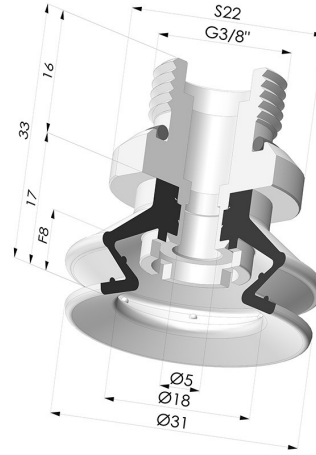

TECHNICAL INFORMATION

Arrow :	8 mm
Category :	With bellows
Contact lip diameter :	31 mm
Height (in mm) :	33
Horizontal force :	31 N
inner barrel diameter :	Male G3/8"
Number of bellows :	1.5 Bellows
Range :	Suction cup
Series :	97C
Shape :	1.5 Bellows
Vertical force :	15.5 N

Variants:

Variant reference:

97C 30PU 38D-2

- Color: Green / Yellow
- Matter: Polyurethane
- Shore Hardness: SH60 / SH30