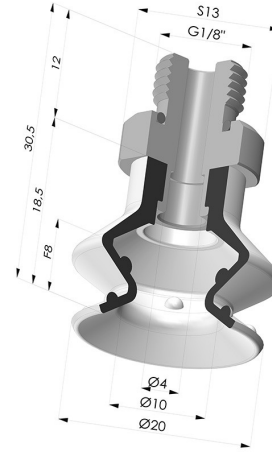

TECHNICAL INFORMATION

Arrow :	8 mm
Category :	With bellows
Contact lip diameter :	20.4 mm
Height (in mm) :	30.5
Horizontal force :	13 N
inner barrel diameter :	Male G1/8"
Number of bellows :	1.5 Bellows
Range :	Suction cup
Series :	97C
Shape :	1.5 Bellows
Vertical force :	6.5 N

Variants:

Variant reference:

97C 20PU M18D-5

- Color: Green / Yellow
- Matter: Polyurethane
- Shore Hardness: SH60 / SH30