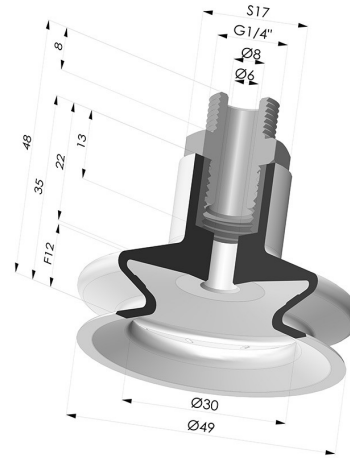

TECHNICAL INFORMATION

Arrow :	12 mm
Category :	With bellows
Contact lip diameter :	49 mm
Height (in mm) :	48
Horizontal force :	68 N
inner barrel diameter :	Male G1/4"
Number of bellows :	1.5 Bellows
Range :	Suction cup
Series :	8A
Shape :	1.5 Bellows
Vertical force :	34 N

Variants:

- Variant reference:
8A 50SLT M14
- Color: Translucent
 - CE food certified
 - Matter: Silicone
 - Shore Hardness: SH60

- Variant reference:
8A 50CN M14
- Color: Brown FDA food certified
 - Matter: Natural rubber
 - Shore Hardness: SH35

- Variant reference:
8A 50NI M14
- Color: Black
 - Matter: Nitrile
 - Shore Hardness: SH50

Related products:

Bellows Suction Cup 1.5 folds Series 8A, Ø 50 mm
 Product reference: 8A 50-- F14

Bellows Suction Cup 1.5 folds Series 8A, Ø 50 mm
 Product reference: 8A 50-- A