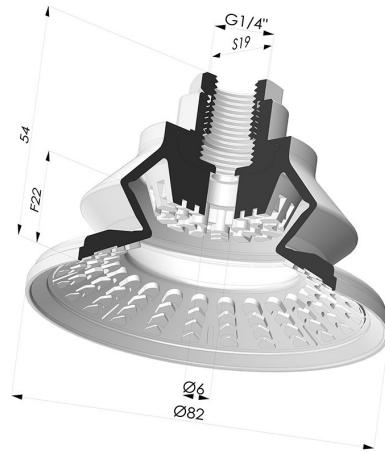

TECHNICAL INFORMATION

Arrow :	22 mm
Category :	With bellows
Contact lip diameter :	82 mm
Height (in mm) :	54
Horizontal force :	234 N
inner barrel diameter :	Female G1/4"
Number of bellows :	1.5 Bellows
Range :	Suction cup
Series :	8R
Shape :	1.5 Bellows
Vertical force :	117 N

Variants:

Variant reference:

8R 82NI F14

- Color: Black
- Matter: Nitrile
- Shore Hardness: SH70