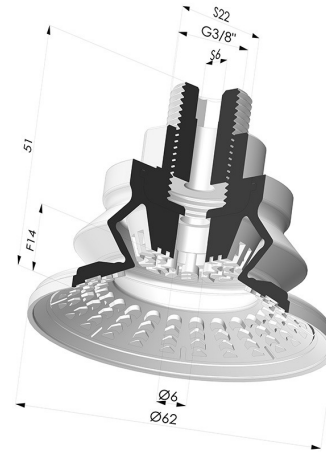

**TECHNICAL INFORMATION**

<b>Arrow :</b>	14 mm
<b>Category :</b>	With bellows
<b>Contact lip diameter :</b>	62 mm
<b>Height (in mm) :</b>	51
<b>Horizontal force :</b>	140 N
<b>Number of bellows :</b>	1.5 Bellows
<b>Range :</b>	Suction cup
<b>Series :</b>	8R
<b>Shape :</b>	1.5 Bellows
<b>Vertical force :</b>	69.5 N

**Variants:**

Variant reference:

**8R 62NI M38**

- Color: Black
- Matter: Nitrile
- Shore Hardness: SH70