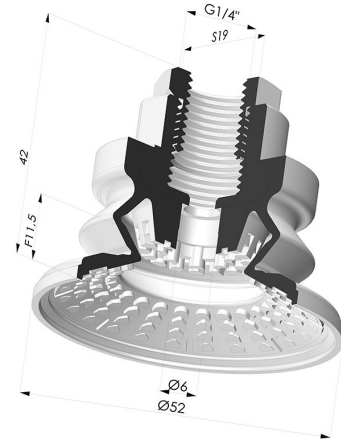

TECHNICAL INFORMATION

Arrow :	11.5 N
Category :	With bellows
Contact lip diameter :	52 mm
Height (in mm) :	42
Horizontal force :	88 N
inner barrel diameter :	Female G1/4"
Number of bellows :	1.5 Bellows
Range :	Suction cup
Series :	8R
Shape :	1.5 Bellows
Vertical force :	44 N

Variants:

Variant reference:

8R 52NI F14

- Color: Black
- Matter: Nitrile
- Shore Hardness: SH70

Related products:

Male connection G1/4" - M14M14

Product reference: M14M14

Male connection G1/4"-G3/8" - M14M38

Product reference: M14M38