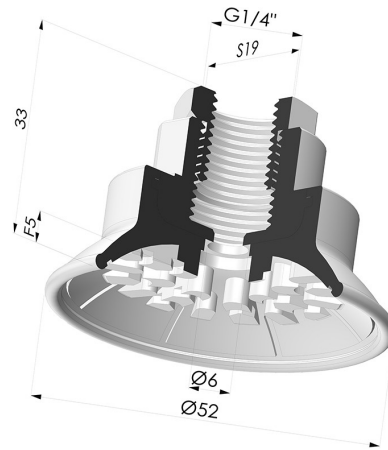

**TECHNICAL INFORMATION**

**Arrow :** 5 mm  
**Category :** Plates  
**Contact lip diameter :** 52 mm  
**Height (in mm) :** 33  
**Horizontal force :** 90 N  
**inner barrel diameter :** Female G1/4"  
**Number of bellows :** 0.5 Bellows  
**Range :** Suction cup  
**Series :** 7R  
**Shape :** Plate  
**Top diameter :** Female G1/4"  
**Vertical force :** 45 N

**Variants:**

Variant reference:

**7R 52NI F14**

- Color: Black
- Matter: Nitrile
- Shore Hardness: SH70

**Related products:**

**Male connection G1/4" - M14M14**

Product reference: M14M14

**Male connection G1/4"-G3/8" - M14M38**

Product reference: M14M38