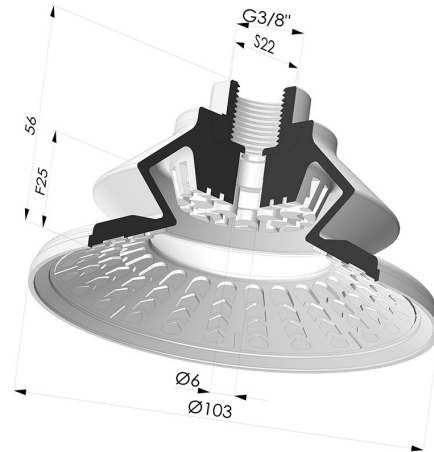

TECHNICAL INFORMATION

Arrow :	25 mm
Category :	With bellows
Contact lip diameter :	102 mm
Height (in mm) :	56
Horizontal force :	360 N
inner barrel diameter :	Female G3/8"
Number of bellows :	1.5 Bellows
Range :	Suction cup
Series :	8R
Shape :	1.5 Bellows
Vertical force :	180 N

Variants:

Variant reference:

8R 102NI F38

- Color: Black
- Matter: Nitrile
- Shore Hardness: SH70