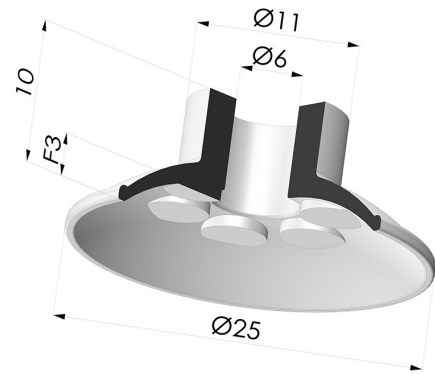

TECHNICAL INFORMATION

Arrow :	3 mm
Category :	Plates
Contact lip diameter :	25 mm
Height (in mm) :	10
Horizontal force :	22 N
inner barrel diameter :	6 mm
Number of bellows :	0.5 Bellows
Range :	Suction cup
Series :	7
Shape :	Plate
Top diameter :	6 mm
Vertical force :	11 N

Variants:

Variant reference:

7 26CN A SPH10

- Color: Brown FDA food certified
 - Matter: Natural rubber
 - Shore Hardness: SH35