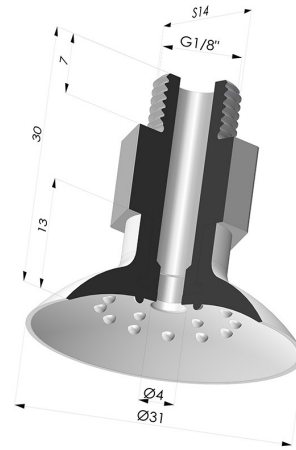

TECHNICAL INFORMATION

Arrow :	4 mm
Category :	Plates
Contact lip diameter :	31.5 mm
Height (in mm) :	30
Horizontal force :	34 N
inner barrel diameter :	Male G1/8"
Number of bellows :	0.5 Bellows
Range :	Suction cup
Series :	7
Shape :	Plate
Top diameter :	G1/8" Male
Vertical force :	12 N

Variants:

Variant reference:

74 32NI M18

- Color: Black
- Matter: Nitrile
- Shore Hardness: SH50