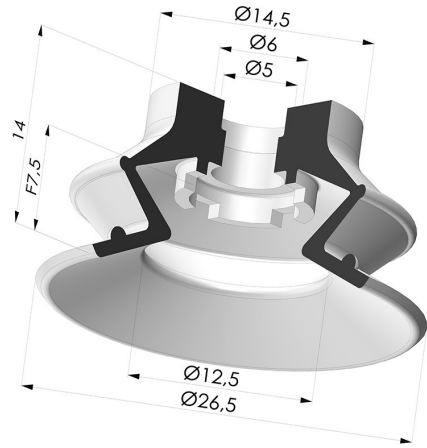

**TECHNICAL INFORMATION**

<b>Arrow :</b>	7.5 N
<b>Category :</b>	With bellows
<b>Contact lip diameter :</b>	26.5 mm
<b>Height (in mm) :</b>	14
<b>Horizontal force :</b>	22 N
<b>inner barrel diameter :</b>	5mm
<b>Number of bellows :</b>	1.5 Bellows
<b>Range :</b>	Suction cup
<b>Series :</b>	97C
<b>Shape :</b>	1.5 Bellows
<b>Vertical force :</b>	11 N

**Variants:**

Variant reference:

**97C 25PU A**

- Color: Green / Yellow
- Matter: Polyurethane
- Shore Hardness: SH60 / SH30