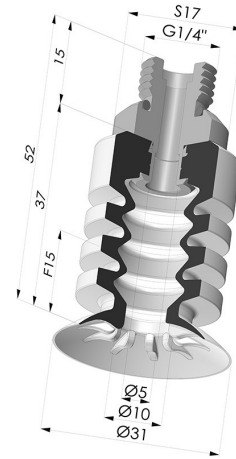

TECHNICAL INFORMATION

Arrow :	15 mm
Category :	With bellows
Contact lip diameter :	31 mm
Height (in mm) :	52
Horizontal force :	33 N
inner barrel diameter :	Male G1/4"
Number of bellows :	4.5 Bellows
Range :	Suction cup
Series :	95-2
Shape :	4.5 Bellows
Vertical force :	17 N

Variants:

Variant reference:
95-2 30SL 14D-2

- Color: Red food-grade CE certification
 - Matter: Silicone
- Shore Hardness: SH40

Related products:

Separable Male Fitting 1/4G

Product reference: 9M14-2