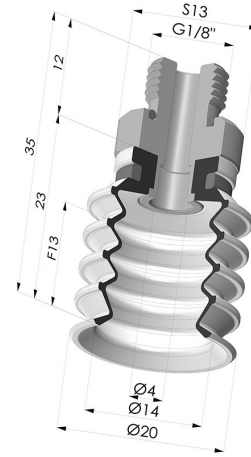

TECHNICAL INFORMATION

Arrow :	13 mm
Category :	With bellows
Contact lip diameter :	20 mm
Height (in mm) :	35
Horizontal force :	11.5 N
inner barrel diameter :	Male G1/8"
Number of bellows :	4.5 Bellows
Range :	Suction cup
Series :	92
Shape :	4.5 Bellows
Vertical force :	6 N

Variants:

Variant reference:
92 20SLT M18D-5

- Color: Translucent
- CE food certified
- Matter: Silicone
- Shore Hardness: SH60

Variant reference:
92 20SL M18D-5

- Color: Red food-grade CE certification
 - Matter: Silicone
 - Shore Hardness: SH60

Related products:

Bellows Suction Cup 4.5 folds Series 92, Ø 20 mm
 Product reference: 92 20-- A

Inner Reinforcement Ring - OD 17.5 mm
 Product reference: A20

Check Valve for Fitting 9P18A
 Product reference: PAL 9P18A

Rivet for Fitting 9P18A - Aluminium
 Product reference: 9P18A RIV