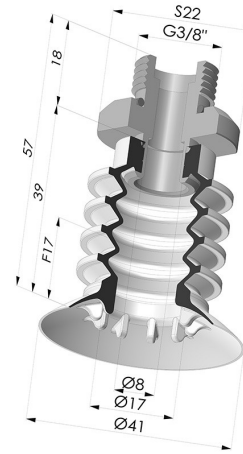

TECHNICAL INFORMATION

Arrow :	17 mm
Category :	With bellows
Contact lip diameter :	41 mm
Height (in mm) :	57
Horizontal force :	57 N
inner barrel diameter :	Male G3/8"
Number of bellows :	4.5 Bellows
Range :	Suction cup
Series :	95
Shape :	4.5 Bellows
Vertical force :	28.5 N

Variants:

Variant reference:

95 40SL 38D-2

- Color: Red food-grade CE certification
 - Matter: Silicone
- Shore Hardness: SH60