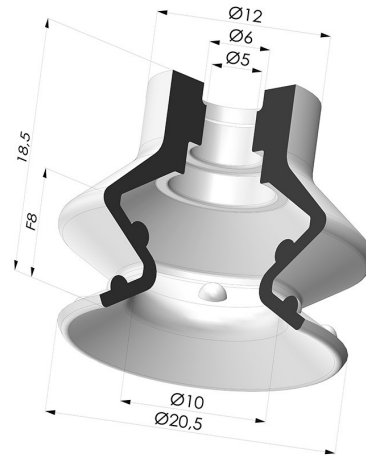

TECHNICAL INFORMATION

Arrow :	8 mm
Category :	With bellows
Contact lip diameter :	20.4 mm
Height (in mm) :	18.5
Horizontal force :	13 N
inner barrel diameter :	5mm
Number of bellows :	1.5 Bellows
Range :	Suction cup
Series :	97C
Shape :	1.5 Bellows
Vertical force :	6.5 N

Variants:

Variant reference:

97C 20PU A

- Color: Green / Yellow
- Matter: Polyurethane
- Shore Hardness: SH60 / SH30