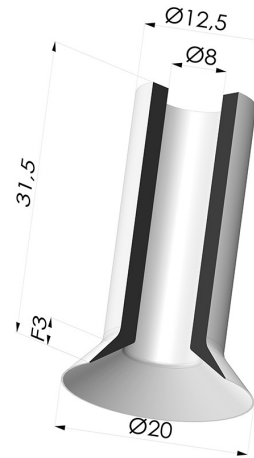

TECHNICAL INFORMATION

Arrow :	3 mm
Category :	Plates
Contact lip diameter :	20 mm
Height (in mm) :	31.5
Horizontal force :	14 N
inner barrel diameter :	8 mm
Number of bellows :	0.5 Bellows
Range :	Suction cup
Series :	7SC
Shape :	Plate
Vertical force :	7 N

Variants:

Variant reference:

7SC 20SLBLEU ASH30

- Color: Blue food-grade CE certification
 - Matter: Silicone
- Shore Hardness: SH30