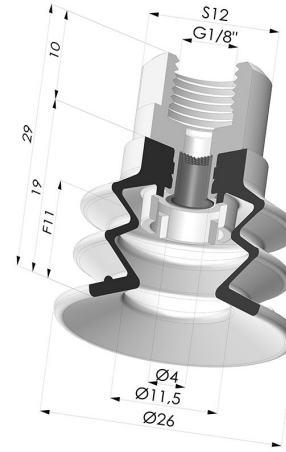

**TECHNICAL INFORMATION**

<b>Arrow :</b>	11 mm
<b>Category :</b>	With bellows
<b>Contact lip diameter :</b>	25 mm
<b>Height (in mm) :</b>	29
<b>Horizontal force :</b>	22 N
<b>inner barrel diameter :</b>	Female G1/8"
<b>Number of bellows :</b>	2.5 Bellows
<b>Range :</b>	Suction cup
<b>Series :</b>	96C
<b>Shape :</b>	2.5 Bellows
<b>Vertical force :</b>	11 N

**Variants:**

Variant reference:  
**96C 25PU F18D-4-F**

- Color: Green / Yellow
- Matter: Polyurethane
- Shore Hardness: SH60 / SH30

**Related products:**

**Separable Female Fitting M5**

Product reference: 9PM5-2

**Bellows Suction Cup 2.5 folds Series 96C, 20 mm Ø**

Product reference: 96C 20-- A