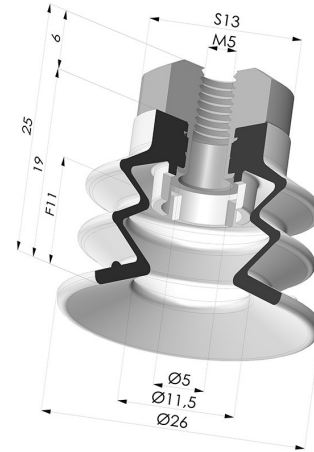

TECHNICAL INFORMATION

Arrow :	11 mm
Category :	With bellows
Contact lip diameter :	25 mm
Height (in mm) :	25
Horizontal force :	22 N
inner barrel diameter :	M5
Number of bellows :	2.5 Bellows
Range :	Suction cup
Series :	96C
Shape :	2.5 Bellows
Vertical force :	11 N

Variants:

Variant reference:
96C 25PU FM5

- Color: Green / Yellow
- Matter: Polyurethane
- Shore Hardness: SH60 / SH30

Related products:

Separable Female Fitting M5

Product reference: 9PM5-2

Bellows Suction Cup 2.5 folds Series 96C, 20 mm Ø

Product reference: 96C 20-- A