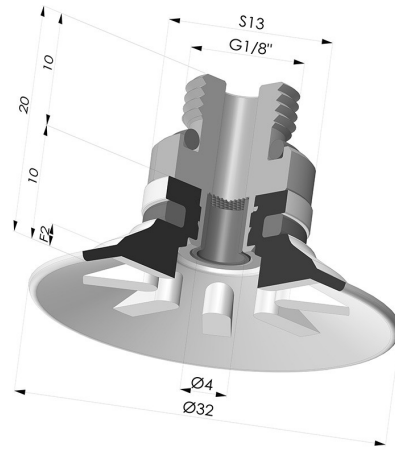

TECHNICAL INFORMATION

Arrow :	2 mm
Category :	Plates
Contact lip diameter :	32
Height (in mm) :	20
Horizontal force :	33 N
inner barrel diameter :	G1/8
Number of bellows :	0.5 Bellows
Range :	Suction cup
Series :	90
Shape :	Plate
Vertical force :	17 N

Variants:

Variant reference:
90 30SL M18D-4-F

- Color: Red food-grade CE certification
- Matter: Silicone
- Shore Hardness: SH60

Variant reference:
90 30SLT M18D-4-F

- Color: Translucent
- CE food certified
- Matter: Silicone
- Shore Hardness: SH60

Variant reference:
90 30NI M18D-4-F

- Color: Black
- Matter: Nitrile
- Shore Hardness: SH50

Variant reference:
90 30PU M18D-4-F

- Color: Blue
- Matter: PU
- Shore Hardness: SH60

Variant reference:
90 30TPU M18D-4-F

- Color: Translucent
- Matter: Thermoplastic
- Shore Hardness: SH70

Related products:

Flat Suction Cup Series 90, Ø 30 mm
 Product reference: 90 30-- A

Separable Male Fitting 1/8G - with Filter
 Product reference: 9PM18-4-F